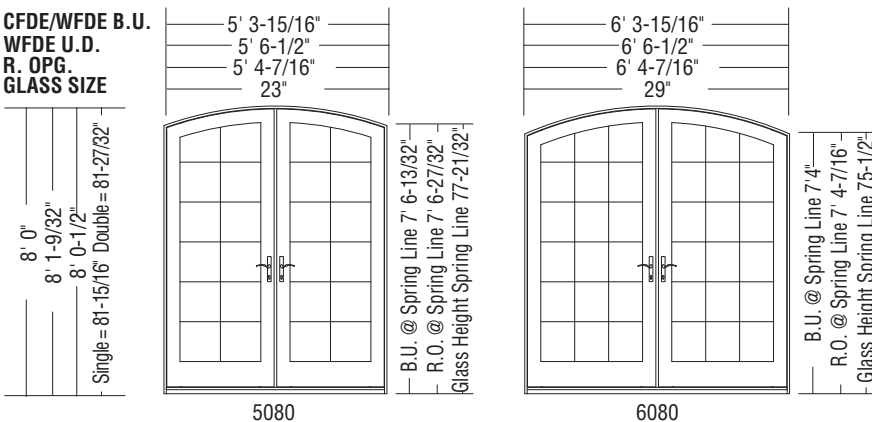

FRENCH EYEBROW SWINGING DOOR ELEVATIONS

CFDE/WFDE B.U.
WFDE U.D.
R. OPG.
GLASS SIZE

CFDE/WFDE B.U.
WFDE U.D.
R. OPG.
GLASS SIZE

CFDE/WFDE B.U.
WFDE U.D.
R. OPG.
GLASS SIZE

CFDE/WFDE B.U.
WFDE U.D.
R. OPG.
GLASS SIZE

Light Pattern Shown Is Standard.

NOTE

- Insert the following prefix codes before the unit number when ordering from our French eyebrow swinging door product line:
 CFDE = Clad French eyebrow swinging door
 WFDE = Wood French eyebrow swinging door
- Radius is 36" on all standard single doors and 94" on all standard double doors.