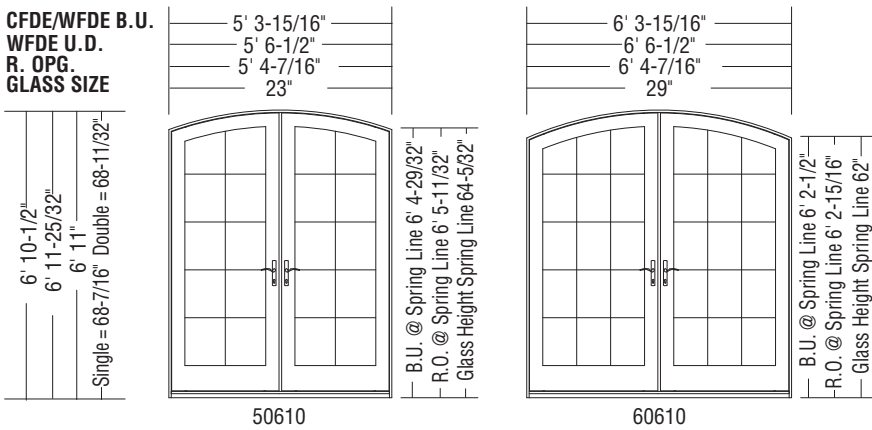

FRENCH EYEBROW SWINGING DOOR ELEVATIONS

CFDE/WFDE B.U.
WFDE U.D.
R. OPG.
GLASS SIZE

CFDE/WFDE B.U.
WFDE U.D.
R. OPG.
GLASS SIZE

CFDE/WFDE B.U.
WFDE U.D.
R. OPG.
GLASS SIZE

CFDE/WFDE B.U.
WFDE U.D.
R. OPG.
GLASS SIZE

Light Pattern Shown Is Standard.

NOTE

- Insert the following prefix codes before the unit number when ordering from our French eyebrow swinging door product line:
 CFDE = Clad French eyebrow swinging door
 WFDE = Wood French eyebrow swinging door
- Radius is 36" on all standard single doors and 94" on all standard double doors.