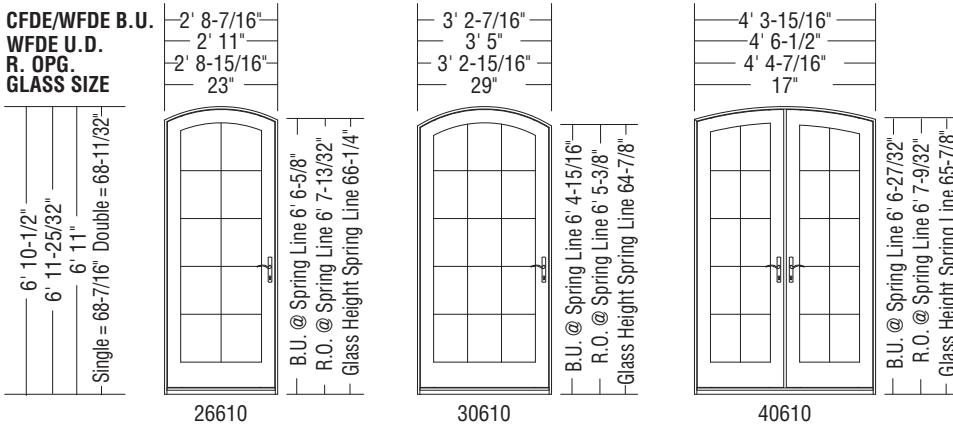

FRENCH EYEBROW SWINGING DOOR ELEVATIONS

CFDE/WFDE B.U.
WFDE U.D.
R. OPG.
GLASS SIZE

CFDE/WFDE B.U.
WFDE U.D.
R. OPG.
GLASS SIZE

CFDE/WFDE B.U.
WFDE U.D.
R. OPG.
GLASS SIZE

CFDE/WFDE B.U.
WFDE U.D.
R. OPG.
GLASS SIZE

Light Pattern Shown Is Standard.

NOTE

- Insert the following prefix codes before the unit number when ordering from our French eyebrow swinging door product line:
 CFDE = Clad French eyebrow swinging door
 WFDE = Wood French eyebrow swinging door
- Radius is 36" on all standard single doors and 94" on all standard double doors.