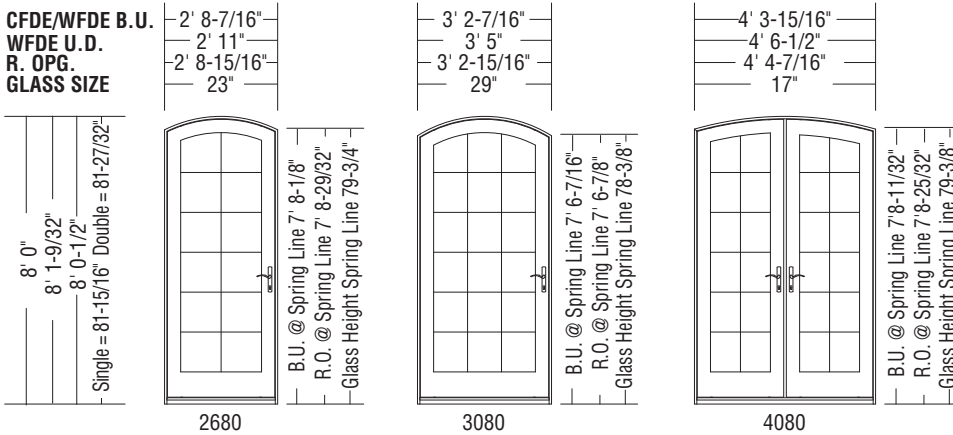

FRENCH EYEBROW SWINGING DOOR ELEVATIONS

CFDE/WFDE B.U.
WFDE U.D.
R. OPG.
GLASS SIZE

CFDE/WFDE B.U.
WFDE U.D.
R. OPG.
GLASS SIZE

CFDE/WFDE B.U.
WFDE U.D.
R. OPG.
GLASS SIZE

CFDE/WFDE B.U.
WFDE U.D.
R. OPG.
GLASS SIZE

Light Pattern Shown Is Standard.

NOTE

- Insert the following prefix codes before the unit number when ordering from our French eyebrow swinging door product line:
 CFDE = Clad French eyebrow swinging door
 WFDE = Wood French eyebrow swinging door
- Radius is 36" on all standard single doors and 94" on all standard double doors.