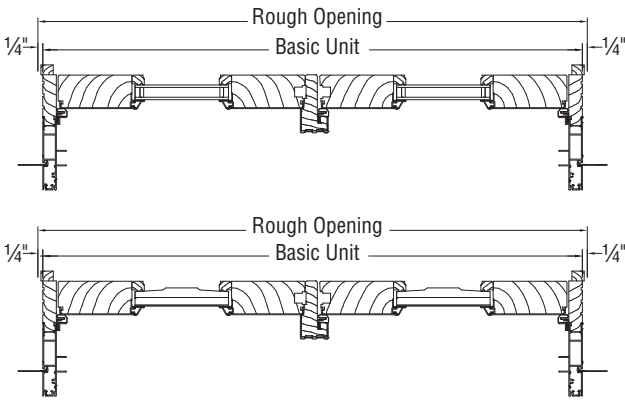

## FRENCH OUT-SWING OPERATIVE SIDE LIGHT (CFODSL) - CLAD

**HEAD/SILL SECTION**

Jamb mullered to CFOD  
**JAMB SECTION**

Jamb mullered to CFOD  
**JAMB SECTION**

## FRENCH OUT-SWING OPERATIVE SIDE LIGHT (WFODSL) - PRIMED

**HEAD/SILL SECTION**

Jamb mullered to CFOD  
**JAMB SECTION**

Jamb mullered to CFOD  
**JAMB SECTION**

**FRENCH IN-SWING PANEL DOOR  
(CFD-Standard Sill) - CLAD**

**HEAD/SILL SECTION**

**FRENCH IN-SWING PANEL DOOR  
(WFD-Standard Sill) - PRIMED**

**HEAD/SILL SECTION**

**JAMB SECTION**

**JAMB SECTION**

FRENCH IN-SWING PANEL DOOR  
(CFID-Low Profile Sill) - CLAD

FRENCH IN-SWING PANEL DOOR  
(WFID-Low Profile Sill) - PRIMED

HEAD/SILL SECTION

HEAD/SILL SECTION

JAMB SECTION

JAMB SECTION

**FRENCH OUT-SWING PANEL DOOR  
(CFOD-Low Profile Sill) - CLAD**

**HEAD/SILL SECTION**

**FRENCH OUT-SWING PANEL DOOR  
(WFOD-Low Profile Sill) - PRIMED**