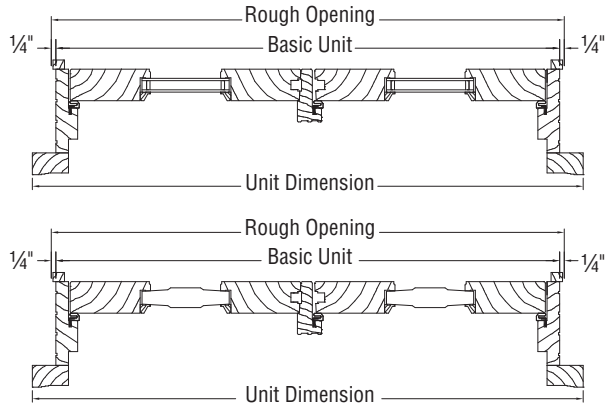

**HEAD/SILL SECTION**

**FRENCH IN-SWING PANEL DOOR  
(WFD-Standard Sill) - PRIMED**

**HEAD/SILL SECTION**

**JAMB SECTION**

**JAMB SECTION**

FRENCH IN-SWING PANEL DOOR  
(CFID-Low Profile Sill) - CLAD

FRENCH IN-SWING PANEL DOOR  
(WFID-Low Profile Sill) - PRIMED

HEAD/SILL SECTION

HEAD/SILL SECTION

JAMB SECTION

JAMB SECTION

**FRENCH OUT-SWING PANEL DOOR  
(CFOD-Low Profile Sill) - CLAD**

**HEAD/SILL SECTION**

**FRENCH OUT-SWING PANEL DOOR  
(WFOD-Low Profile Sill) - PRIMED**

**HEAD/SILL SECTION**

**JAMB SECTION**

**JAMB SECTION**