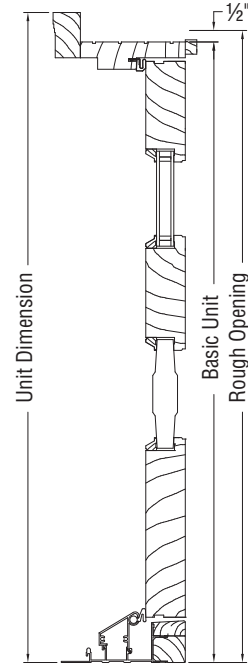

## FRENCH IN-SWING DOOR - CLAD

**HEAD/SILL SECTION**

**JAMB SECTION**

## FRENCH OUT-SWING OPERATIVE SIDE LIGHT (CFODSL) - CLAD

**HEAD/SILL SECTION**

Jamb mullered to CFOD  
**JAMB SECTION**

Jamb mullered to CFOD  
**JAMB SECTION**

## FRENCH OUT-SWING OPERATIVE SIDE LIGHT (WFODSL) - PRIMED

**HEAD/SILL SECTION**

Jamb mullered to CFOD  
**JAMB SECTION**

Jamb mullered to CFOD  
**JAMB SECTION**

**FRENCH IN-SWING PANEL DOOR  
(CFD-Standard Sill) - CLAD**

**HEAD/SILL SECTION**

**FRENCH IN-SWING PANEL DOOR  
(WFD-Standard Sill) - PRIMED**

**HEAD/SILL SECTION**

**JAMB SECTION**

**JAMB SECTION**

FRENCH IN-SWING PANEL DOOR  
(CFID-Low Profile Sill) - CLAD

FRENCH IN-SWING PANEL DOOR  
(WFID-Low Profile Sill) - PRIMED