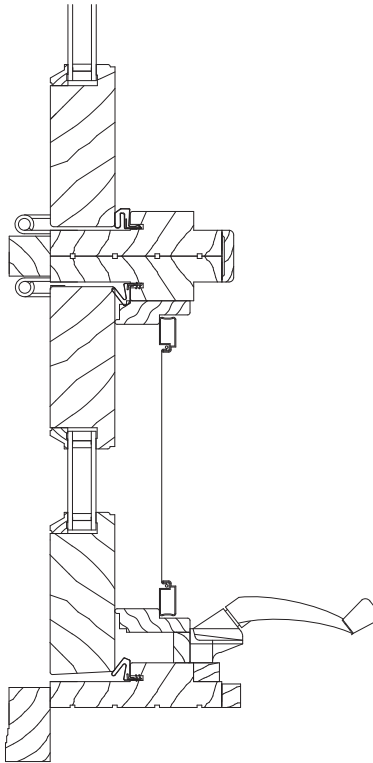

Jamb mullered to CFOD
JAMB SECTION