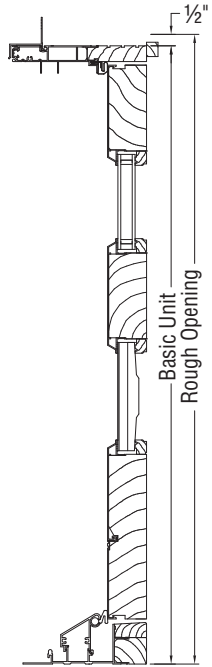

## FRENCH IN-SWING DOOR - CLAD

**HEAD/SILL SECTION**

**JAMB SECTION**

## FRENCH OUT-SWING OPERATIVE SIDE LIGHT (CFODSL) - CLAD

**HEAD/SILL SECTION**

Jamb mullered to CFOD  
**JAMB SECTION**

Jamb mullered to CFOD  
**JAMB SECTION**

## FRENCH OUT-SWING OPERATIVE SIDE LIGHT (WFODSL) - PRIMED

**HEAD/SILL SECTION**

Jamb mullered to CFOD  
**JAMB SECTION**

Jamb mullered to CFOD  
**JAMB SECTION**

**FRENCH IN-SWING PANEL DOOR  
(CFD-Standard Sill) - CLAD**

**HEAD/SILL SECTION**

**FRENCH IN-SWING PANEL DOOR  
(WFD-Standard Sill) - PRIMED**

**HEAD/SILL SECTION**

**JAMB SECTION**

**JAMB SECTION**

FRENCH IN-SWING PANEL DOOR  
(CFID-Low Profile Sill) - CLAD

FRENCH IN-SWING PANEL DOOR  
(WFID-Low Profile Sill) - PRIMED