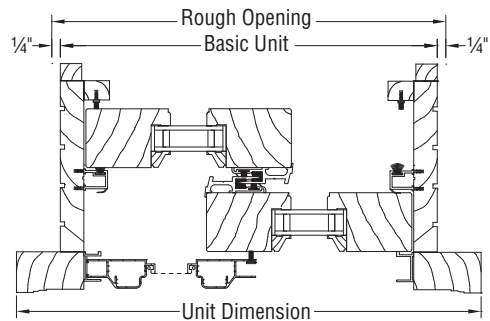

RADIUS CASINGS

Pine, oak, alder, and douglas fir radius casings available in the styles and widths shown. Widths shown are 2-1/4" and 3-1/4".

*available in 3-1/4" width only.

SLIDING PATIO DOOR - CLAD

HEAD/SILL SECTION

JAMB SECTION

SLIDING PATIO DOOR - PRIMED

HEAD/SILL SECTION

JAMB SECTION