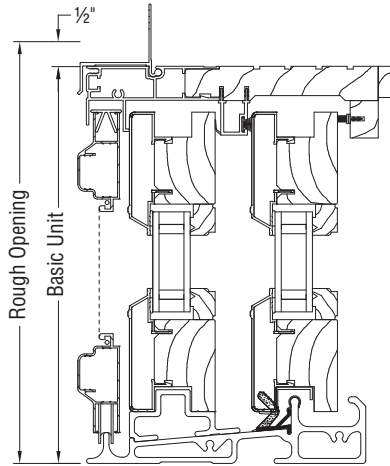

SLIDING PATIO DOOR OPENING SPECIFICATIONS

UNIT CODE	CLEAR OPENING			DAYLIGHT SQ. FT.	VENT. SQ. FT.
	SQ. FT.	WIDTH	HEIGHT		
50610	13.1	23-11/16"	79-11/16"	26.3	13.1
6068	15.9	29-11/16"	77-3/16"	31.5	15.9
60610	16.4	29-11/16"	79-11/16"	32.6	16.4
6080	19.2	29-11/16"	93-3/16"	38.4	19.2
76610	13.1	23-11/16"	79-11/16"	39.5	13.1
80610	23.1	41-11/16"	79-11/16"	45.2	23.1
90610	16.4	29-11/16"	79-11/16"	48.9	16.4
9080	19.2	29-11/16"	93-3/16"	57.6	19.2
120610	23.1	41-11/16"	79-11/16"	67.8	23.1

RADIUS CASINGS

Pine, oak, alder, and douglas fir radius casings available in the styles and widths shown. Widths shown are 2-1/4" and 3-1/4".

*available in 3-1/4" width only.

SLIDING PATIO DOOR - CLAD

HEAD/SILL SECTION

JAMB SECTION

SLIDING PATIO DOOR - PRIMED

HEAD/SILL SECTION

JAMB SECTION