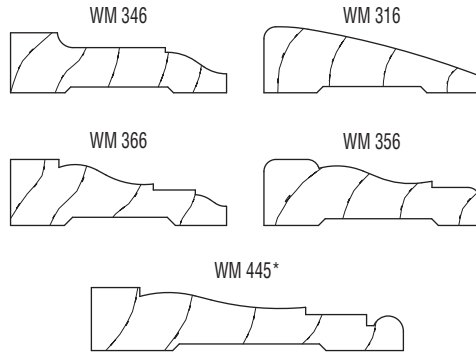

SLIDING PATIO DOOR OPENING SPECIFICATIONS

UNIT CODE	CLEAR OPENING			DAYLIGHT SQ. FT.	VENT. SQ. FT.
	SQ. FT.	WIDTH	HEIGHT		
50610	13.1	23-11/16"	79-11/16"	26.3	13.1
6068	15.9	29-11/16"	77-3/16"	31.5	15.9
60610	16.4	29-11/16"	79-11/16"	32.6	16.4
6080	19.2	29-11/16"	93-3/16"	38.4	19.2
76610	13.1	23-11/16"	79-11/16"	39.5	13.1
80610	23.1	41-11/16"	79-11/16"	45.2	23.1
90610	16.4	29-11/16"	79-11/16"	48.9	16.4
9080	19.2	29-11/16"	93-3/16"	57.6	19.2
120610	23.1	41-11/16"	79-11/16"	67.8	23.1

RADIUS CASINGS

Pine, oak, alder, and douglas fir radius casings available in the styles and widths shown. Widths shown are 2-1/4" and 3-1/4".

*available in 3-1/4" width only.

SLIDING PATIO DOOR - CLAD

HEAD/SILL SECTION