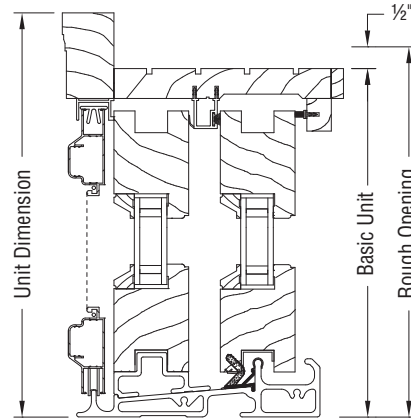

SLIDING PATIO DOOR OPENING SPECIFICATIONS

UNIT CODE	CLEAR OPENING			DAYLIGHT SQ. FT.	VENT. SQ. FT.
	SQ. FT.	WIDTH	HEIGHT		
50610	13.1	23-11/16"	79-11/16"	26.3	13.1
6068	15.9	29-11/16"	77-3/16"	31.5	15.9
60610	16.4	29-11/16"	79-11/16"	32.6	16.4
6080	19.2	29-11/16"	93-3/16"	38.4	19.2
76610	13.1	23-11/16"	79-11/16"	39.5	13.1
80610	23.1	41-11/16"	79-11/16"	45.2	23.1
90610	16.4	29-11/16"	79-11/16"	48.9	16.4
9080	19.2	29-11/16"	93-3/16"	57.6	19.2
120610	23.1	41-11/16"	79-11/16"	67.8	23.1

RADIUS CASINGS

Pine, oak, alder, and douglas fir radius casings available in the styles and widths shown. Widths shown are 2-1/4" and 3-1/4".

*available in 3-1/4" width only.

SLIDING PATIO DOOR - CLAD

HEAD/SILL SECTION

JAMB SECTION

SLIDING PATIO DOOR - PRIMED

HEAD/SILL SECTION

JAMB SECTION