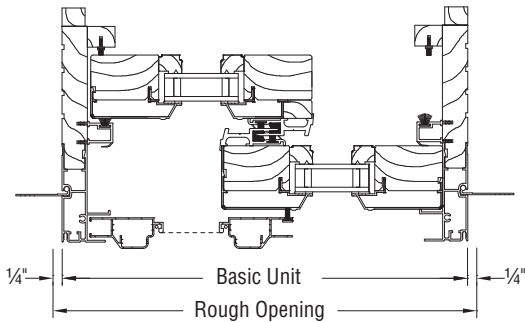

SLIDING PATIO DOOR OPENING SPECIFICATIONS

UNIT CODE	CLEAR OPENING			DAYLIGHT SQ. FT.	VENT. SQ. FT.
	SQ. FT.	WIDTH	HEIGHT		
50610	13.1	23-11/16"	79-11/16"	26.3	13.1
6068	15.9	29-11/16"	77-3/16"	31.5	15.9
60610	16.4	29-11/16"	79-11/16"	32.6	16.4
6080	19.2	29-11/16"	93-3/16"	38.4	19.2
76610	13.1	23-11/16"	79-11/16"	39.5	13.1
80610	23.1	41-11/16"	79-11/16"	45.2	23.1
90610	16.4	29-11/16"	79-11/16"	48.9	16.4
9080	19.2	29-11/16"	93-3/16"	57.6	19.2
120610	23.1	41-11/16"	79-11/16"	67.8	23.1

RADIUS CASINGS

Pine, oak, alder, and douglas fir radius casings available in the styles and widths shown. Widths shown are 2-1/4" and 3-1/4".

*available in 3-1/4" width only.

SLIDING PATIO DOOR - CLAD

HEAD/SILL SECTION

JAMB SECTION

SLIDING PATIO DOOR - PRIMED

HEAD/SILL SECTION

JAMB SECTION