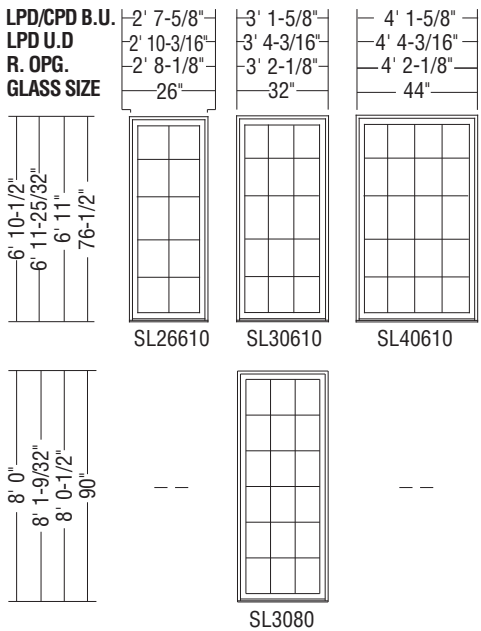

SLIDING PATIO DOOR SIDE LIGHT ELEVATIONS

Light Pattern Shown Is Standard.