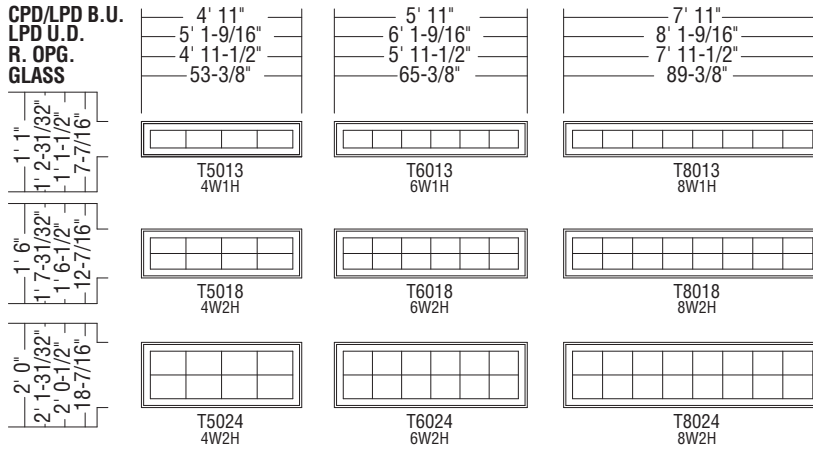

SLIDING PATIO DOOR TRANSOM ELEVATIONS

Light Pattern Shown Is Standard.