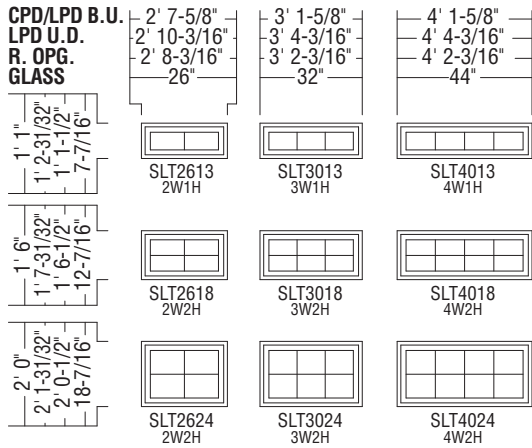

SLIDING PATIO DOOR TRANSOM ELEVATIONS

Light Pattern Shown Is Standard.