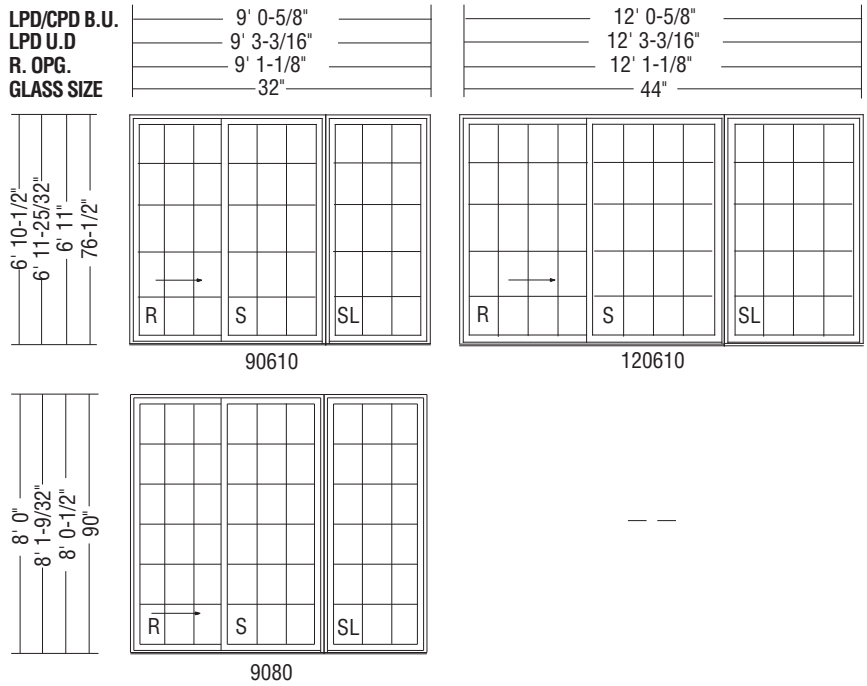

SLIDING PATIO DOOR ELEVATIONS

Light Pattern Shown Is Standard.