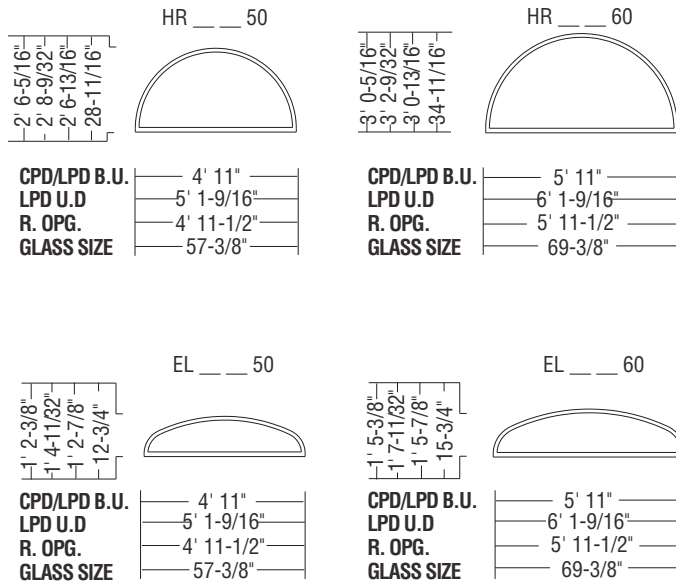

SLIDING PATIO DOOR HALF-ROUND AND ELLIPSE ELEVATIONS

NOTE

Insert the following prefix codes before the unit number when ordering from our sliding door product line...

- CPDT = Clad sliding door transom
- HRCPD = Clad sliding door half round
- ELCPD = Clad sliding door ellipse
- LPDT = Wood sliding door transom
- HRLPD = Wood sliding door half round
- ELLPD = Wood sliding door ellipse