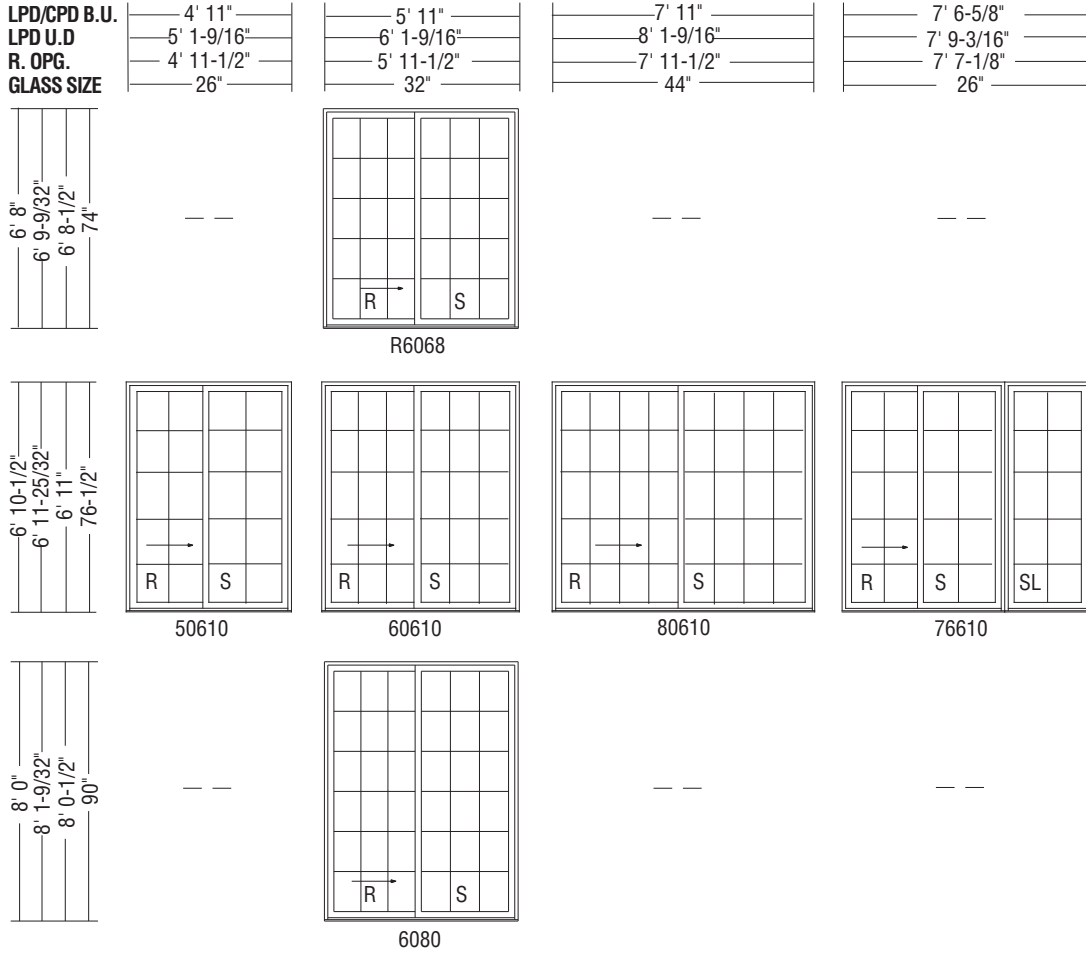

# SLIDING PATIO DOOR ELEVATIONS

Light Pattern Shown Is Standard.

## NOTE

Insert the following prefix codes before the unit number when ordering from our sliding door product line:

- CPD = Clad sliding door
- CPDSL = Clad sliding door side light
- LPD = Wood sliding door
- LPDSL = Wood sliding door side light