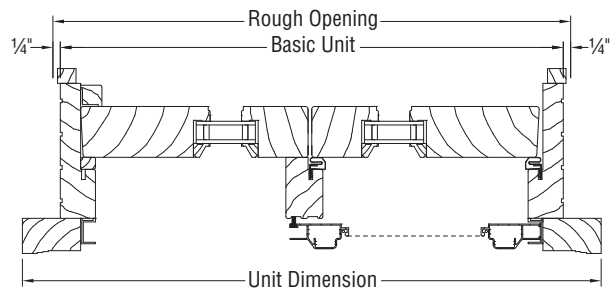

VERANDA DOOR - CLAD

HEAD/SILL SECTION

JAMB SECTION

VERANDA DOOR - PRIMED

HEAD/SILL SECTION

JAMB SECTION

NOTE

NOTE ON PREFIX CODES

Insert the following prefix codes before the unit number when ordering from our veranda door product line:

- CVD = Clad veranda door
- CVDT = Clad veranda door transom
- CVDSL = Clad veranda door side light
- HRCVD = Clad veranda door half-round
- ELCVD = Clad veranda door ellipse
- WVD = Wood veranda door
- WVDT = Wood veranda door transom
- HRWVD = Wood veranda door half-round
- WVDSL = Wood veranda door side light
- ELWVD = Wood veranda door ellipse

VERANDA PANEL DOOR - CLAD

HEAD/SILL SECTION

VERANDA PANEL DOOR - PRIMED

HEAD/SILL SECTION

JAMB SECTION

JAMB SECTION