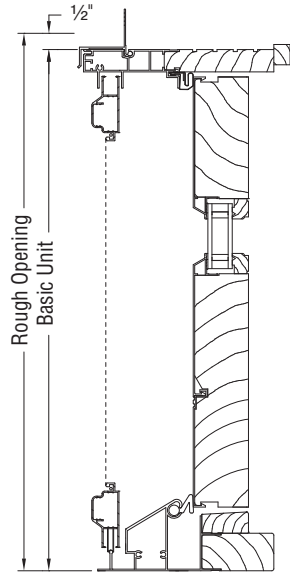

VERANDA DOOR - CLAD

HEAD/SILL SECTION

JAMB SECTION

VERANDA DOOR - PRIMED

HEAD/SILL SECTION

JAMB SECTION

NOTE

NOTE ON PREFIX CODES

Insert the following prefix codes before the unit number when ordering from our veranda door product line:

- CVD = Clad veranda door
- CVDT = Clad veranda door transom
- CVDSL = Clad veranda door side light
- HRCVD = Clad veranda door half-round
- ELCVD = Clad veranda door ellipse
- WVD = Wood veranda door
- WVDT = Wood veranda door transom
- HRWVD = Wood veranda door half-round
- WVDSL = Wood veranda door side light
- ELWVD = Wood veranda door ellipse

VERANDA PANEL DOOR - CLAD

HEAD/SILL SECTION

VERANDA PANEL DOOR - PRIMED

HEAD/SILL SECTION

JAMB SECTION

JAMB SECTION