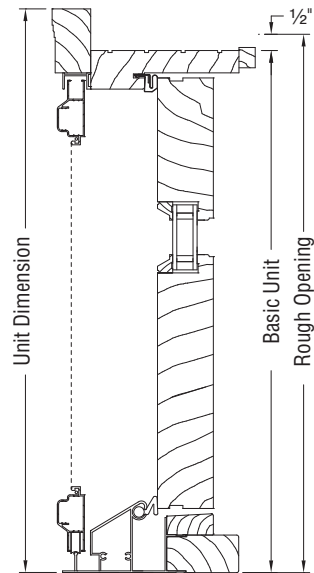

VERANDA DOOR - CLAD

HEAD/SILL SECTION

JAMB SECTION

VERANDA DOOR - PRIMED

HEAD/SILL SECTION

JAMB SECTION

NOTE

NOTE ON PREFIX CODES

Insert the following prefix codes before the unit number when ordering from our veranda door product line:

- CVD = Clad veranda door
- CVDT = Clad veranda door transom
- CVDSL = Clad veranda door side light
- HRCVD = Clad veranda door half-round
- ELCVD = Clad veranda door ellipse
- WVD = Wood veranda door
- WVDT = Wood veranda door transom
- HRWVD = Wood veranda door half-round
- WVDSL = Wood veranda door side light
- ELWVD = Wood veranda door ellipse

VERANDA PANEL DOOR - CLAD

HEAD/SILL SECTION

VERANDA PANEL DOOR - PRIMED

HEAD/SILL SECTION

JAMB SECTION

JAMB SECTION