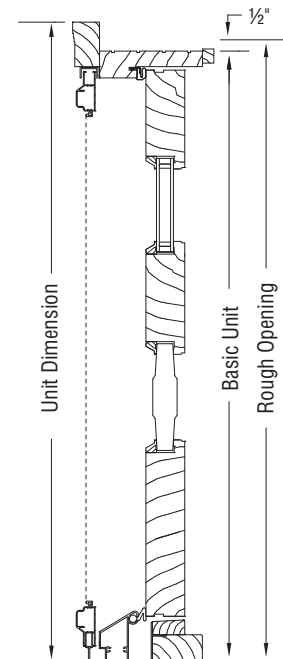

VERANDA DOOR - CLAD

HEAD/SILL SECTION

JAMB SECTION

VERANDA DOOR - PRIMED

HEAD/SILL SECTION

JAMB SECTION

NOTE

NOTE ON PREFIX CODES

Insert the following prefix codes before the unit number when ordering from our veranda door product line:

- CVD = Clad veranda door
- CVDT = Clad veranda door transom
- CVDSL = Clad veranda door side light
- HRCVD = Clad veranda door half-round
- ELCVD = Clad veranda door ellipse
- WVD = Wood veranda door
- WVDT = Wood veranda door transom
- HRWVD = Wood veranda door half-round
- WVDSL = Wood veranda door side light
- ELWVD = Wood veranda door ellipse

VERANDA PANEL DOOR - CLAD

HEAD/SILL SECTION

VERANDA PANEL DOOR - PRIMED

HEAD/SILL SECTION

JAMB SECTION

JAMB SECTION