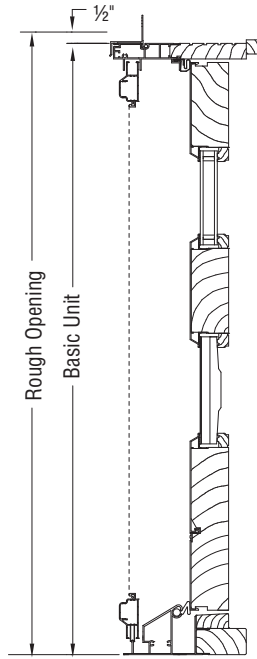

VERANDA DOOR - CLAD

HEAD/SILL SECTION

JAMB SECTION

VERANDA DOOR - PRIMED

HEAD/SILL SECTION

JAMB SECTION

NOTE

NOTE ON PREFIX CODES

Insert the following prefix codes before the unit number when ordering from our veranda door product line:

- CVD = Clad veranda door
- CVDT = Clad veranda door transom
- CVDSL = Clad veranda door side light
- HRCVD = Clad veranda door half-round
- ELCVD = Clad veranda door ellipse
- WVD = Wood veranda door
- WVDT = Wood veranda door transom
- HRWVD = Wood veranda door half-round
- WVDSL = Wood veranda door side light
- ELWVD = Wood veranda door ellipse

VERANDA PANEL DOOR - CLAD

HEAD/SILL SECTION

VERANDA PANEL DOOR - PRIMED

HEAD/SILL SECTION

JAMB SECTION

JAMB SECTION