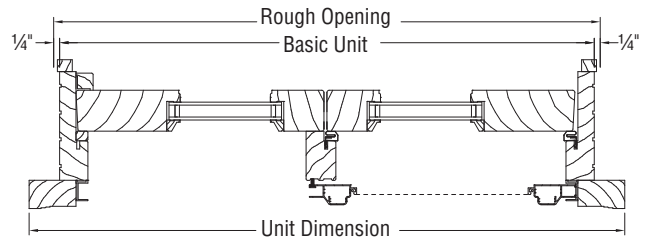

VERANDA DOOR - CLAD

HEAD/SILL SECTION

JAMB SECTION

VERANDA DOOR - PRIMED

HEAD/SILL SECTION

JAMB SECTION

NOTE

NOTE ON PREFIX CODES

Insert the following prefix codes before the unit number when ordering from our veranda door product line:

- CVD = Clad veranda door
- CVDT = Clad veranda door transom
- CVDSL = Clad veranda door side light
- HRCVD = Clad veranda door half-round
- ELCVD = Clad veranda door ellipse
- WVD = Wood veranda door
- WVDT = Wood veranda door transom
- HRWVD = Wood veranda door half-round
- WVDSL = Wood veranda door side light
- ELWVD = Wood veranda door ellipse

VERANDA PANEL DOOR - CLAD

HEAD/SILL SECTION

VERANDA PANEL DOOR - PRIMED

HEAD/SILL SECTION

JAMB SECTION

JAMB SECTION