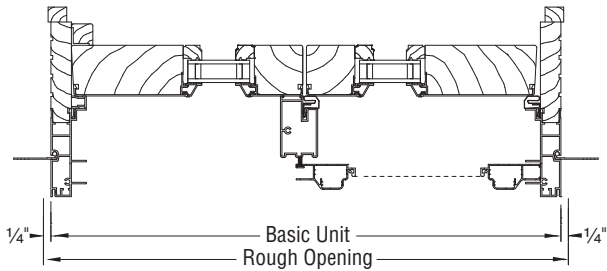

VERANDA DOOR - CLAD

HEAD/SILL SECTION

JAMB SECTION

VERANDA DOOR - PRIMED

HEAD/SILL SECTION

JAMB SECTION

NOTE

NOTE ON PREFIX CODES

Insert the following prefix codes before the unit number when ordering from our veranda door product line:

- CVD = Clad veranda door
- CVDT = Clad veranda door transom
- CVDSL = Clad veranda door side light
- HRCVD = Clad veranda door half-round
- ELCVD = Clad veranda door ellipse
- WVD = Wood veranda door
- WVDT = Wood veranda door transom
- HRWVD = Wood veranda door half-round
- WVDSL = Wood veranda door side light
- ELWVD = Wood veranda door ellipse

VERANDA PANEL DOOR - CLAD

HEAD/SILL SECTION

VERANDA PANEL DOOR - PRIMED

HEAD/SILL SECTION

JAMB SECTION

JAMB SECTION