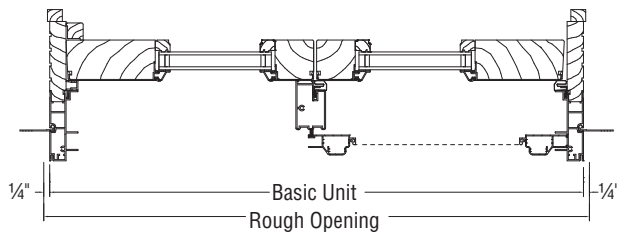

VERANDA DOOR - CLAD

HEAD/SILL SECTION

JAMB SECTION

VERANDA DOOR - PRIMED

HEAD/SILL SECTION

JAMB SECTION

NOTE

NOTE ON PREFIX CODES

Insert the following prefix codes before the unit number when ordering from our veranda door product line:

- CVD = Clad veranda door
- CVDT = Clad veranda door transom
- CVDSL = Clad veranda door side light
- HRCVD = Clad veranda door half-round
- ELCVD = Clad veranda door ellipse
- WVD = Wood veranda door
- WVDT = Wood veranda door transom
- HRWVD = Wood veranda door half-round
- WVDSL = Wood veranda door side light
- ELWVD = Wood veranda door ellipse

VERANDA PANEL DOOR - CLAD

HEAD/SILL SECTION

VERANDA PANEL DOOR - PRIMED

HEAD/SILL SECTION

JAMB SECTION

JAMB SECTION